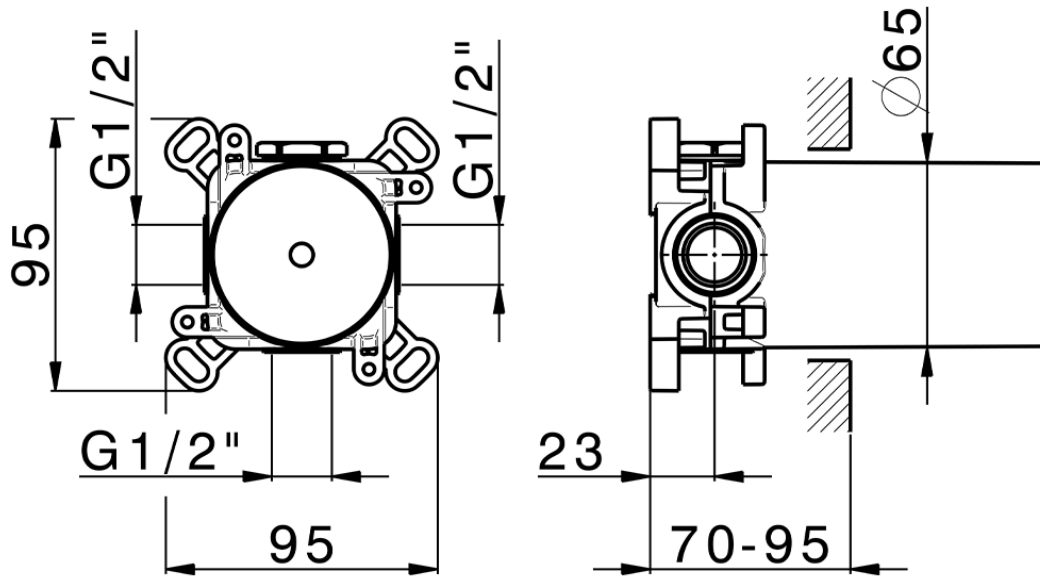

Parte esterna per singolo Push&Shower PUSH&SHOWER_PS0G6220

PS0G6220

<http://www.huberitalia.com/parte-esterna-per-singolo-pushshower-pushshower-ps0g6220>

ZB0G6000

<http://www.huberitalia.com/parte-incasso-pushshower-incasso-zb0g6000>