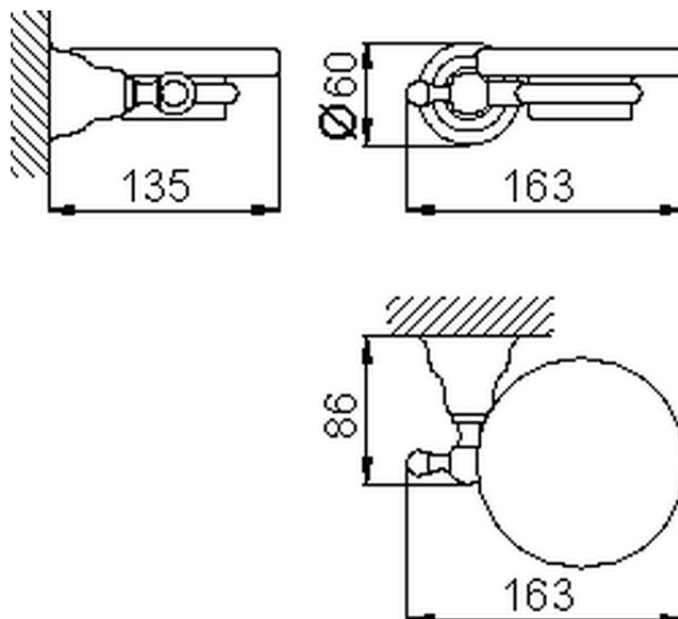

Porta sapone CROISETTE_4022.01H.

4022.01H.

<http://www.huberitalia.com/porta-sapone-croisette-4022-01h>

2025-04-03