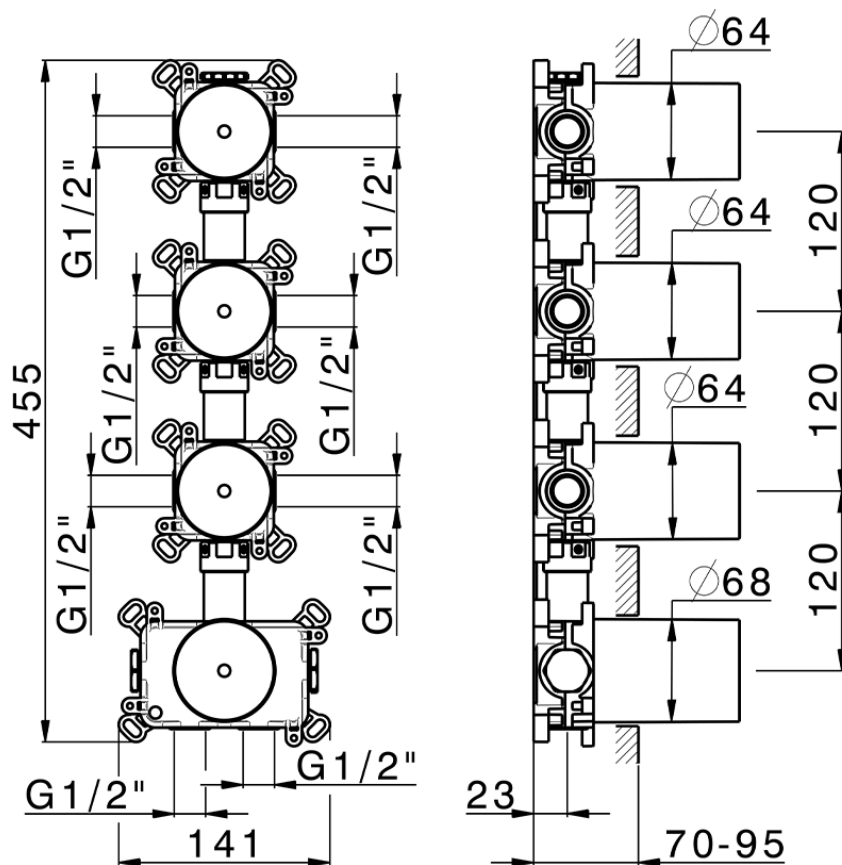

Parte incasso termostatico 3 funzioni PUSH&SHOWER_ZB0G63V0

ZB0G63V0

<http://www.huberitalia.com/parte-incasso-termostatico-3-funzioni-pushshower-zb0g63v0>

2025-04-04