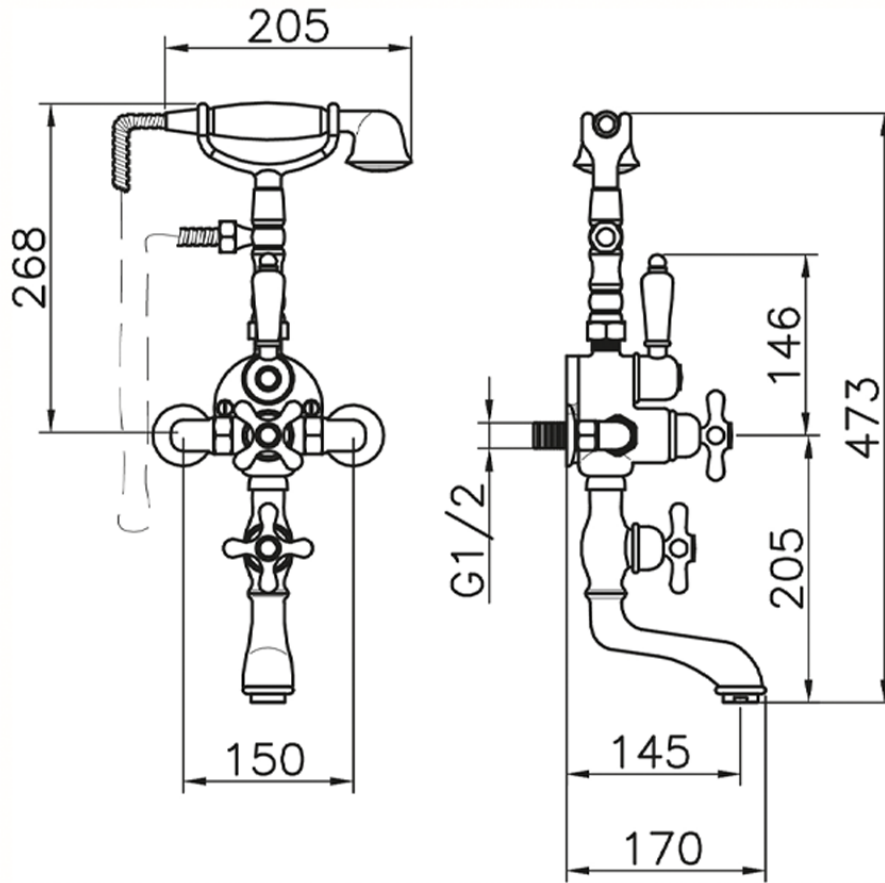

Miscelatore termostatico vasca CROISSETTE\_198.CS01H.

198.CS01H.

<http://www.huberitalia.com/miscelatore-termostatico-vasca-croisette-198-cs01h>

2025-01-09