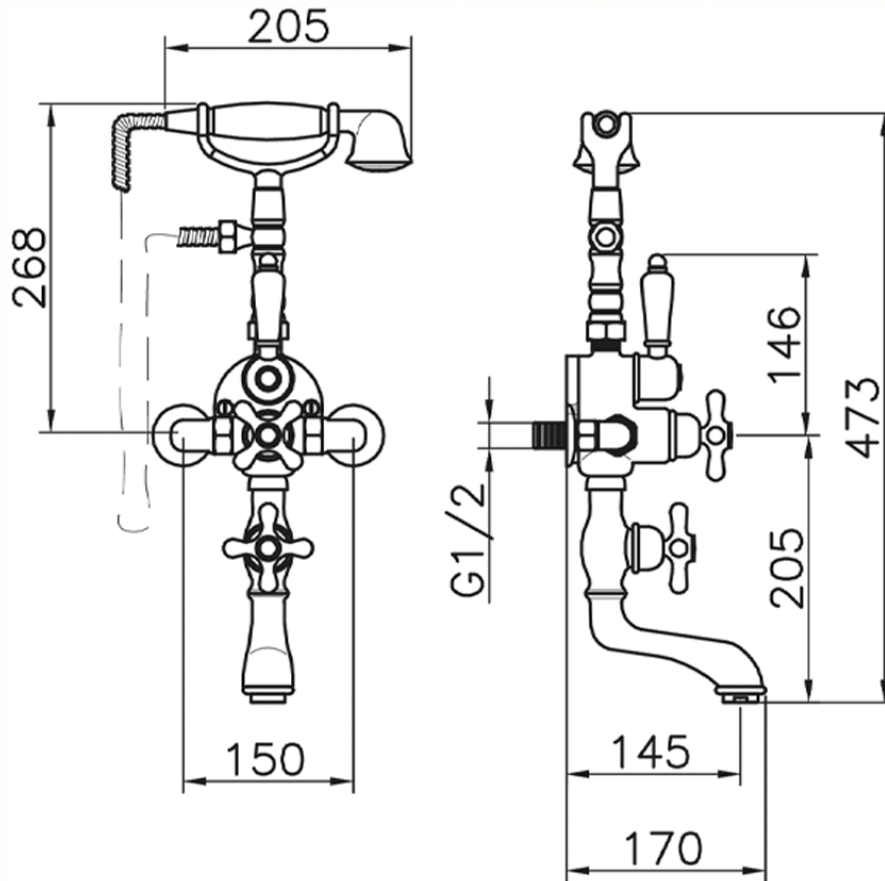

Miscelatore termostatico vasca CROISSETTE_198.CS01H.

198.CS01H.

<http://www.huberitalia.com/miscelatore-termostatico-vasca-croisette-198-cs01h>

2025-01-09