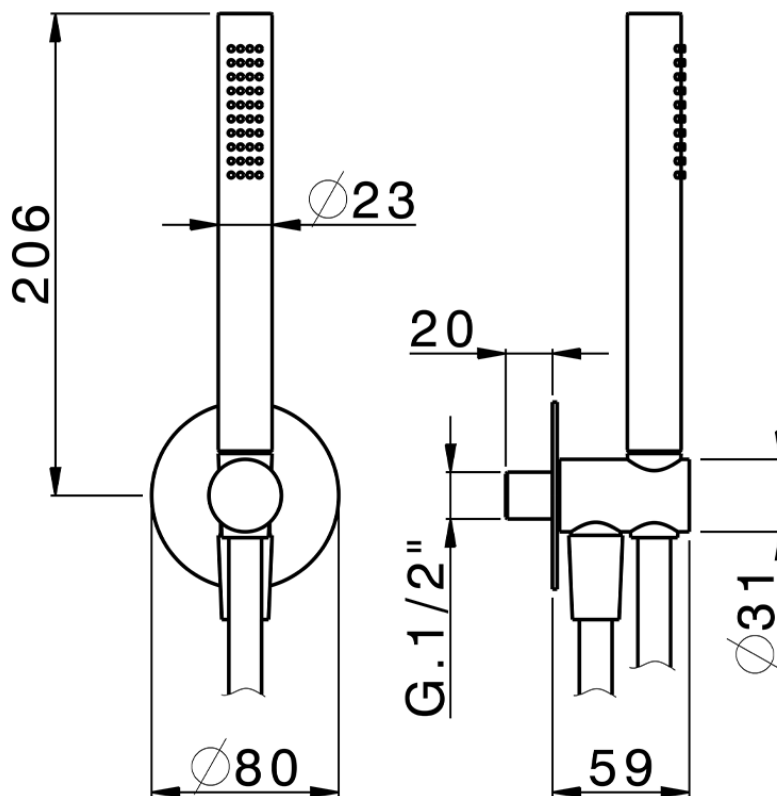

Completo doccia con presa acqua PUSH&SHOWER\_SS0G5100

SS0G5100

<http://www.huberitalia.com/completo-doccia-con-presa-acqua-pushshower-ss0g5100>

2025-04-04