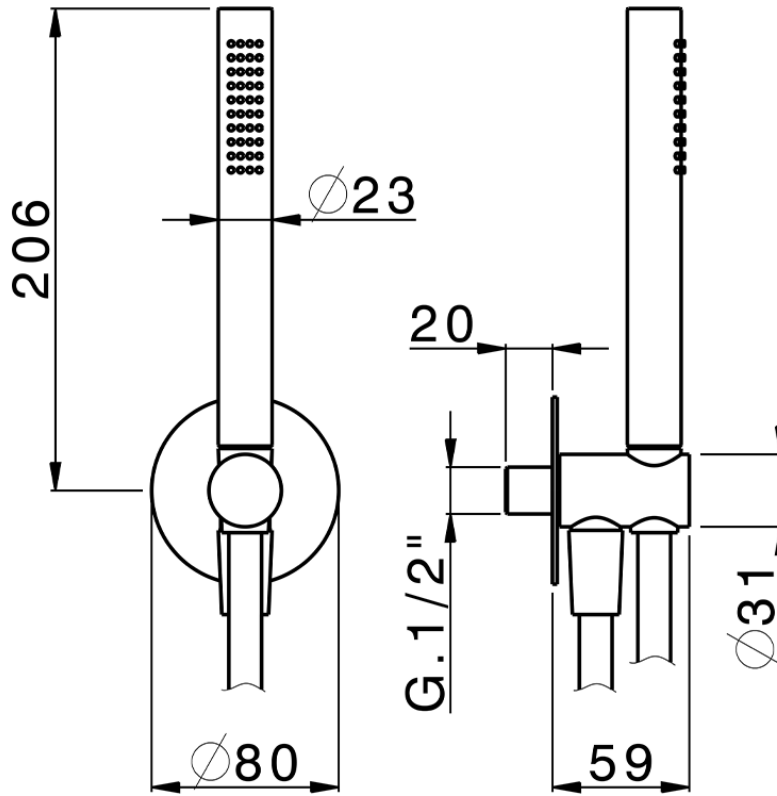

Completo doccia con presa acqua PUSH&SHOWER_SS0G5100

SS0G5100

<http://www.huberitalia.com/completo-doccia-con-presa-acqua-pushshower-ss0g5100>

2025-04-04