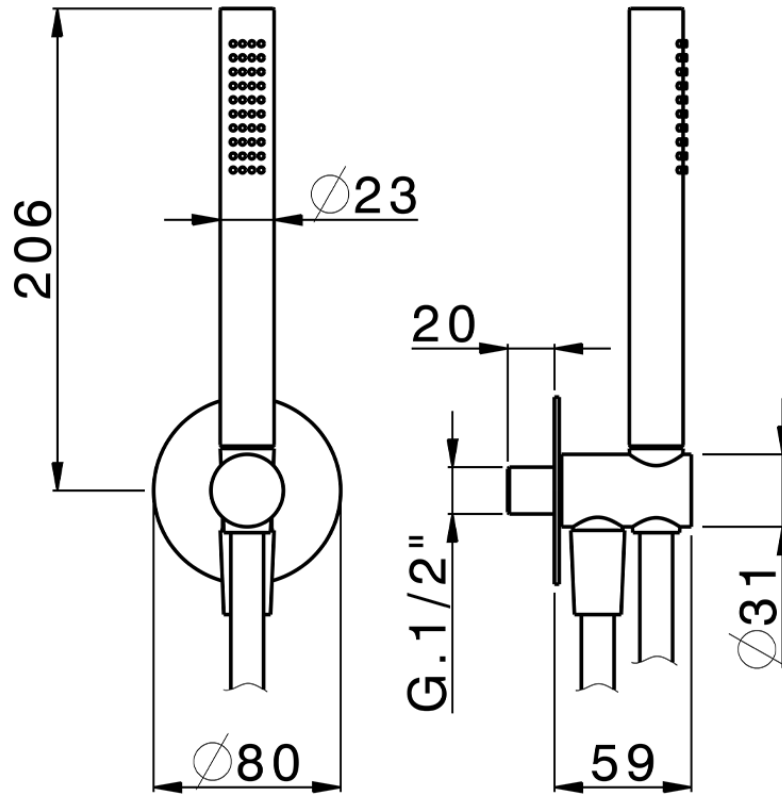

## Completo doccia con presa acqua PUSH&SHOWER\_SS0G5100

SS0G5100

<http://www.huberitalia.com/completo-doccia-con-presa-acqua-pushshower-ss0g5100>

2025-04-04