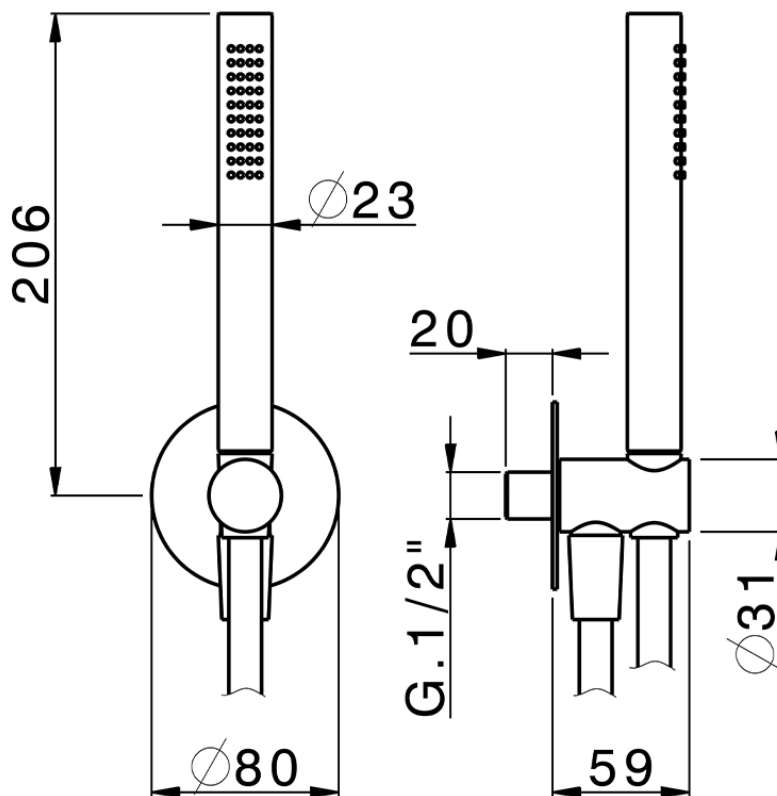

Completo doccia con presa acqua PUSH&SHOWER_SS0G5100

SS0G5100

<http://www.huberitalia.com/completo-doccia-con-presa-acqua-pushshower-ss0g5100>

2025-04-04