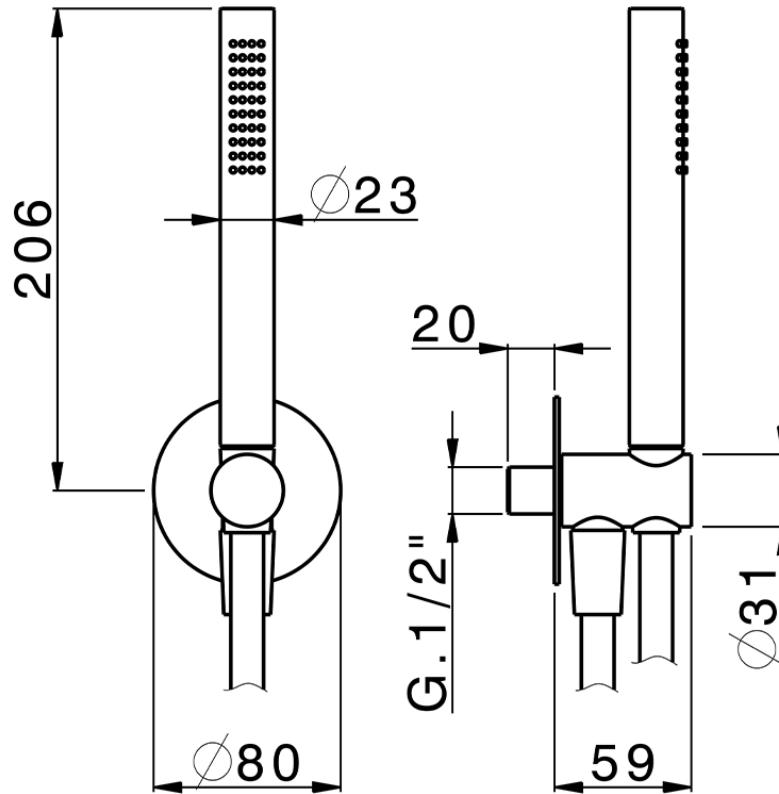

Completo doccia con presa acqua PUSH&SHOWER\_SS0G5100

SS0G5100

<http://www.huberitalia.com/completo-doccia-con-presa-acqua-pushshower-ss0g5100>

2025-04-04