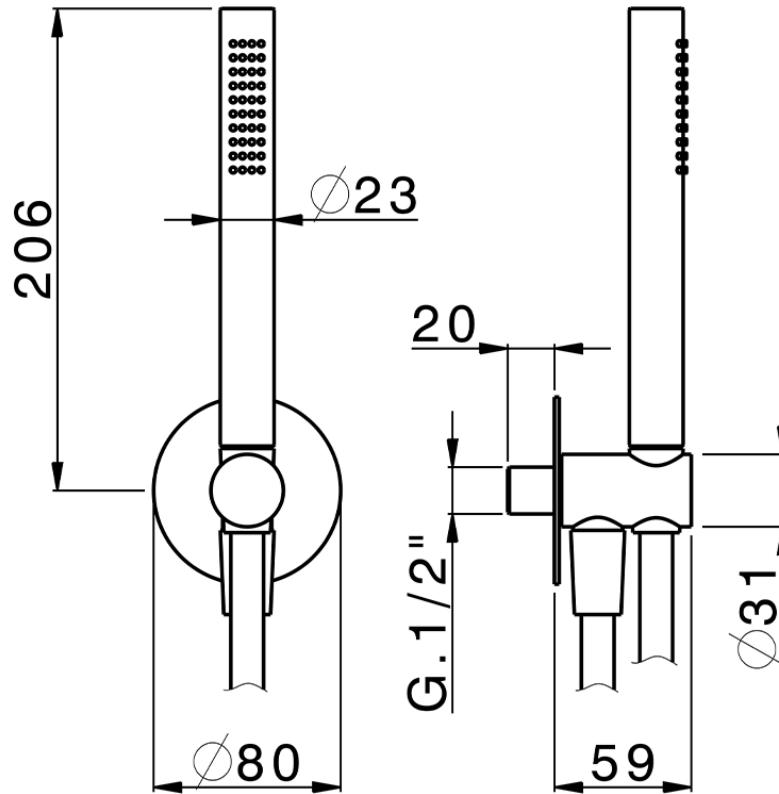

Completo doccia con presa acqua PUSH&SHOWER\_SS0G5100

SS0G5100

<http://www.huberitalia.com/completo-doccia-con-presa-acqua-pushshower-ss0g5100>

2025-04-03