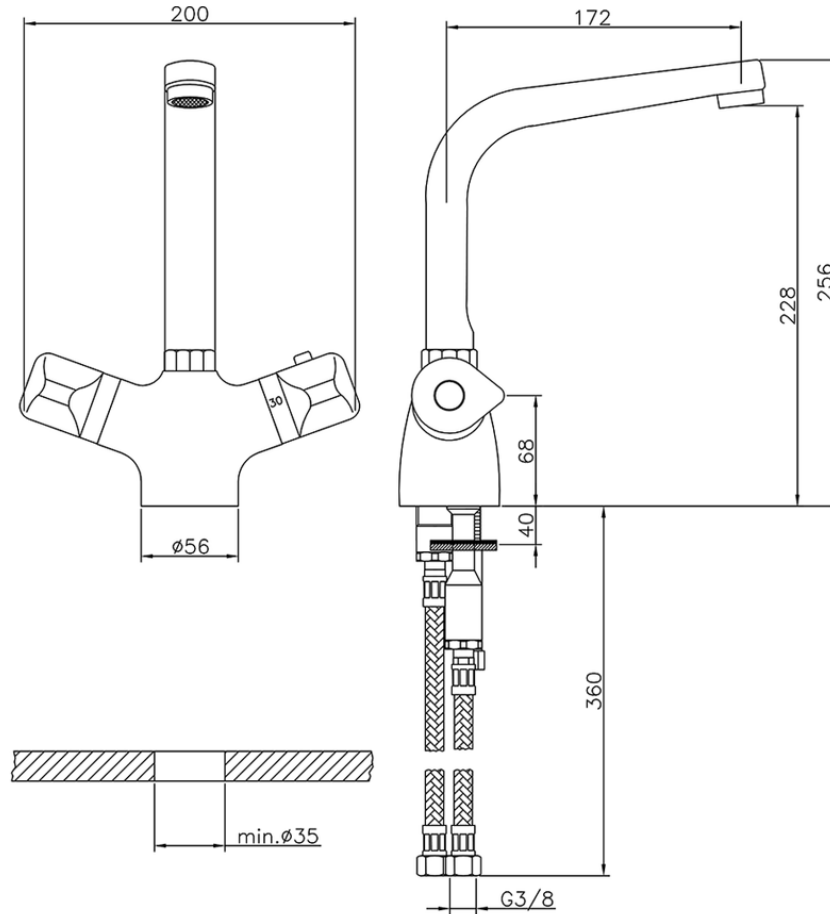

Miscelatore termostatico lavello CLINIC&TECHNICAL_CLT65010

CLT65010

<http://www.huberitalia.com/miscelatore-termostatico-lavello-clinicttechnical-clt65010>

2025-04-01