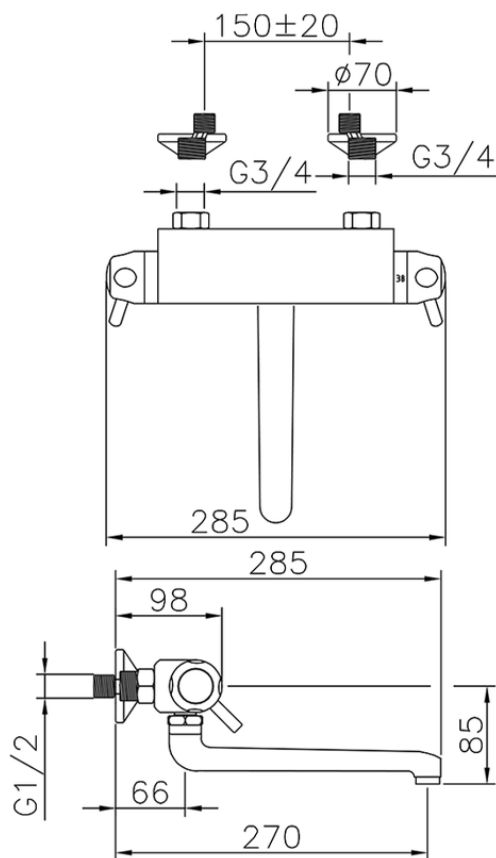

Miscelatore termostatico lavello a parete KITCHEN_CPT70010

CPT70010

<http://www.huberitalia.com/miscelatore-termostatico-lavello-a-parete-kitchen-cpt70010>

2025-04-04