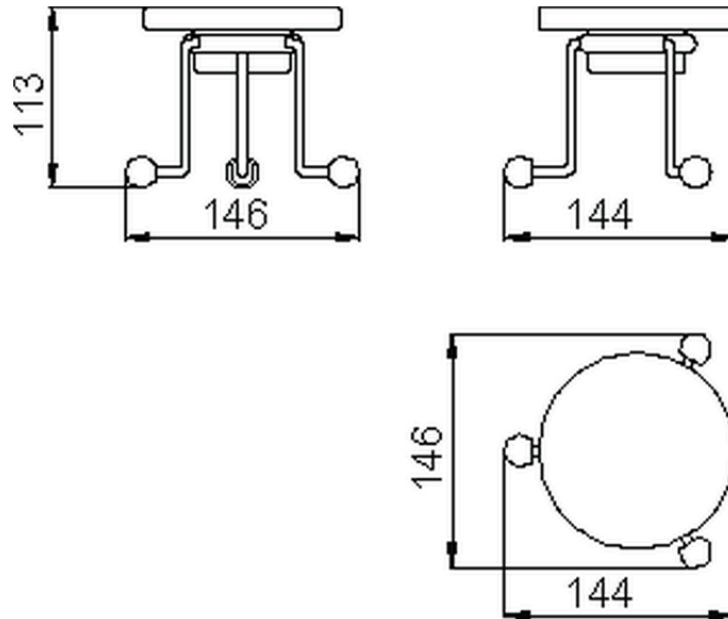

Porta sapone CROISETTE_4028.01H.

4028.01H.

<http://huberitalia.com/porta-sapone-croisette-4028-01h>

2024-10-22