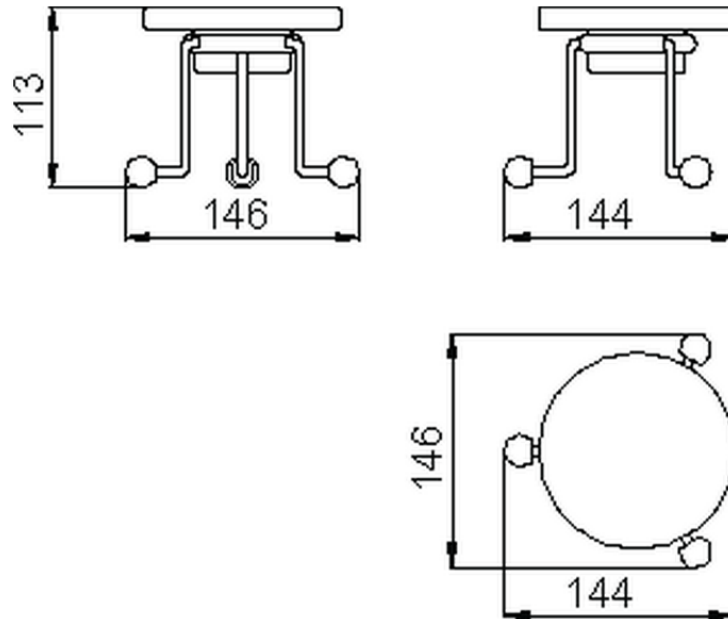

## Porta sapone CROISETTE\_4028.01H.

4028.01H.

<http://huberitalia.com/porta-sapone-croisette-4028-01h>

2024-10-22