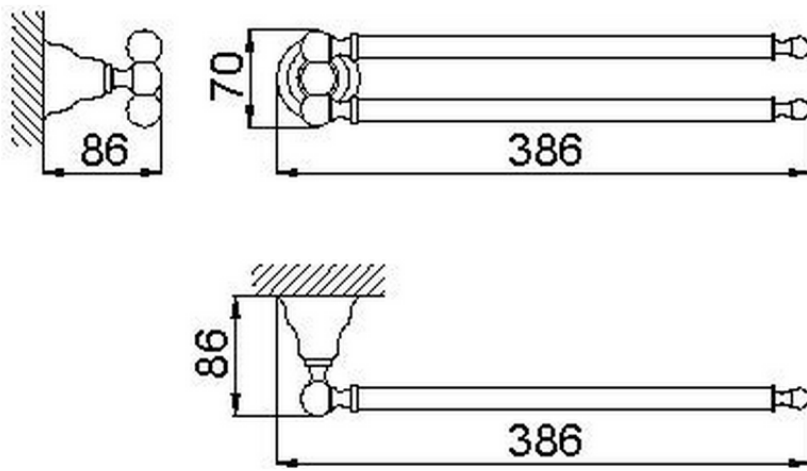

## Porta salviette CROISETTE\_4016.01H.

4016.01H.

<http://huberitalia.com/porta-salviette-croisette-4016-01h>

2024-10-22