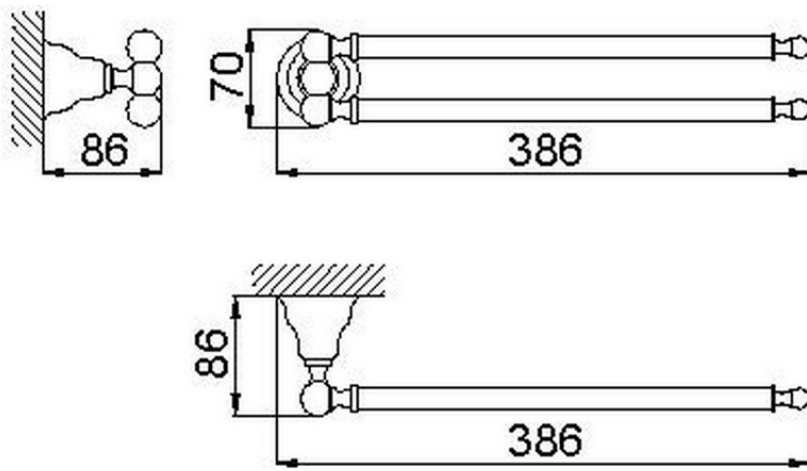

Porta salviette CROISETTE_4016.01H.

4016.01H.

<http://huberitalia.com/porta-salviette-croisette-4016-01h>

2024-10-22