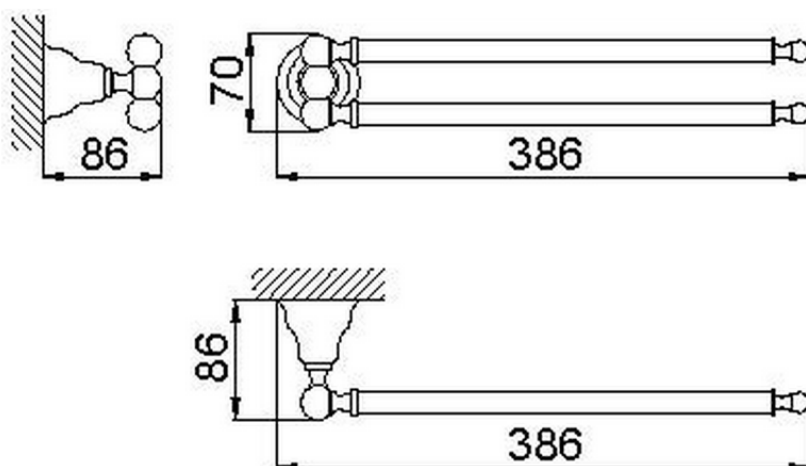

## Porta salviette CROISETTE\_4016.01H.

4016.01H.

<http://huberitalia.com/porta-salviette-croisette-4016-01h>

2024-10-22