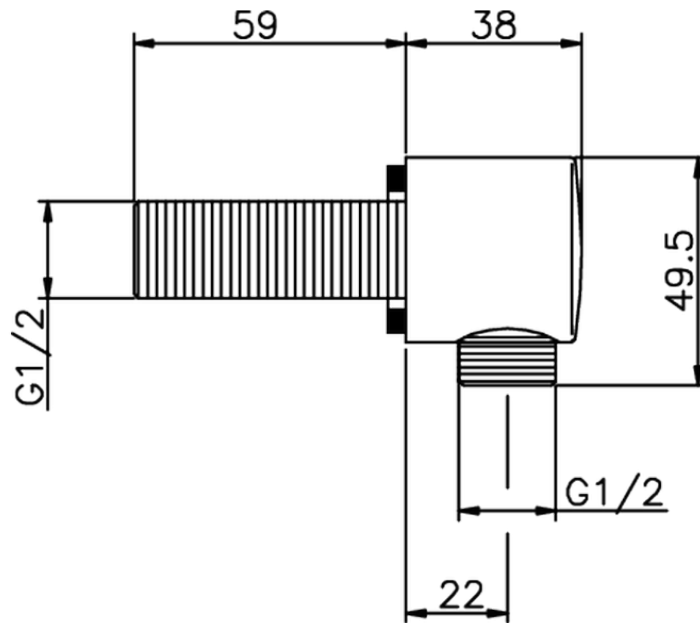

## Presad'acqua SHOWER\_SS017320

SS017320

<http://www.huberitalia.com/presa-dacqua-shower-ss017320>

2025-04-04