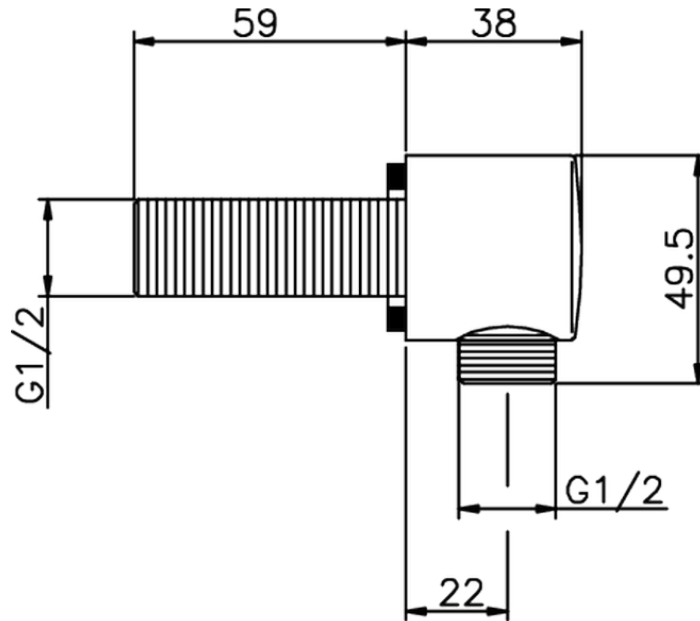

Presad'acqua SHOWER_SS017320

SS017320

<http://www.huberitalia.com/presa-dacqua-shower-ss017320>

2025-04-03