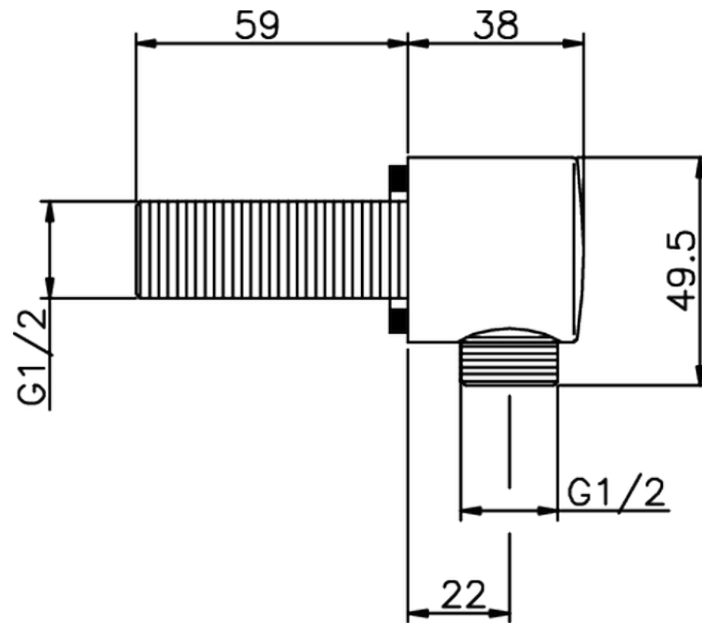

Presad'acqua SHOWER_SS017320

SS017320

<http://www.huberitalia.com/presa-dacqua-shower-ss017320>

2025-04-04