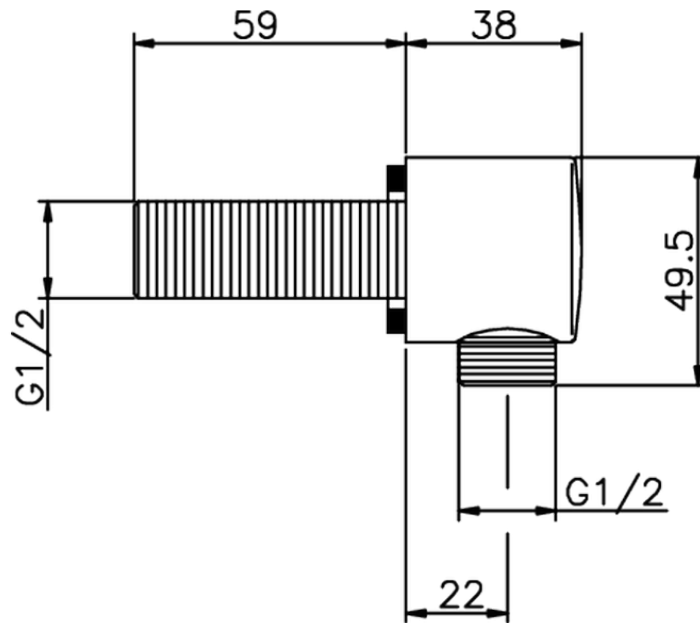

Presad'acqua SHOWER_SS017320

SS017320

<http://www.huberitalia.com/presa-dacqua-shower-ss017320>

2025-04-04