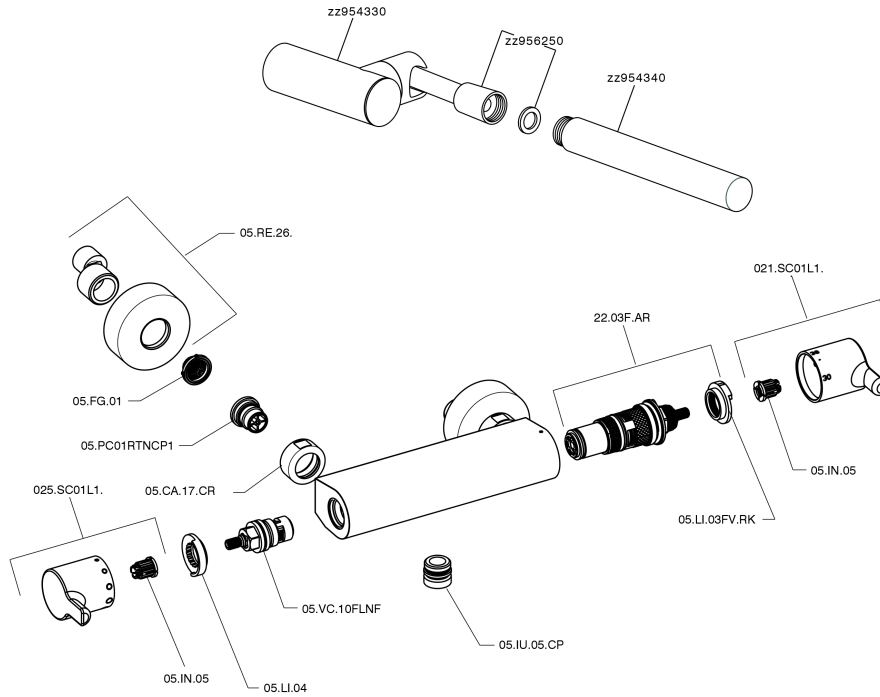

Miscelatore termostatico doccia completo H2_H2D01010

H2D01010

<http://www.huberitalia.com/miscelatore-termostatico-doccia-completo-h2-h2d01010>

2025-01-02