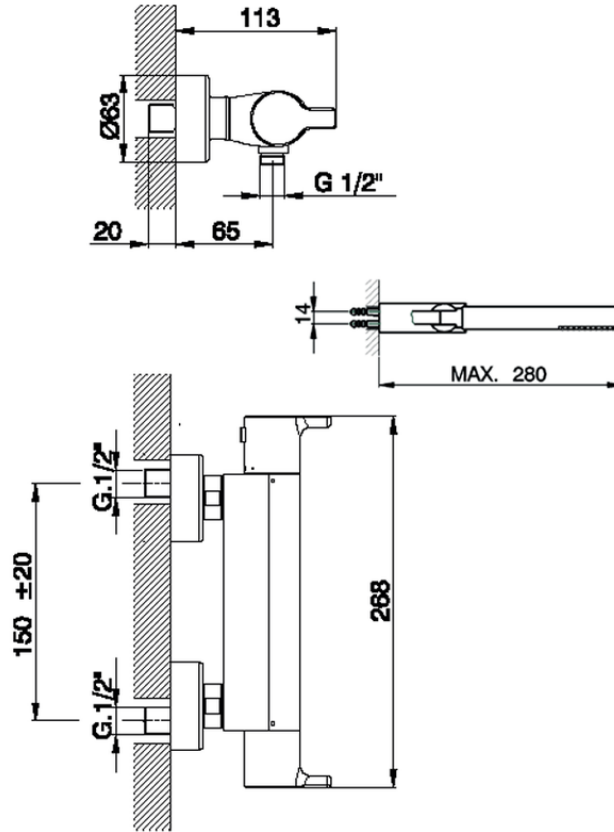

Miscelatore termostatico doccia completo H2_H2D01010

H2D01010

<http://www.huberitalia.com/miscelatore-termostatico-doccia-completo-h2-h2d01010>

2025-01-02