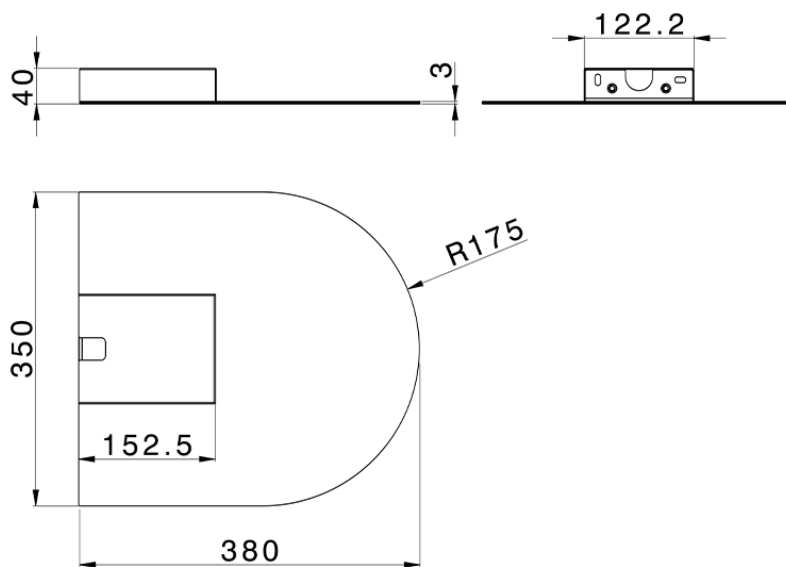

## Cascata a muro ultrasottile curva ZEN\_ZS129010

ZS129010

<http://www.huberitalia.com/cascata-a-muro-ultrasottile-curva-zen-zs129010>

2025-04-03