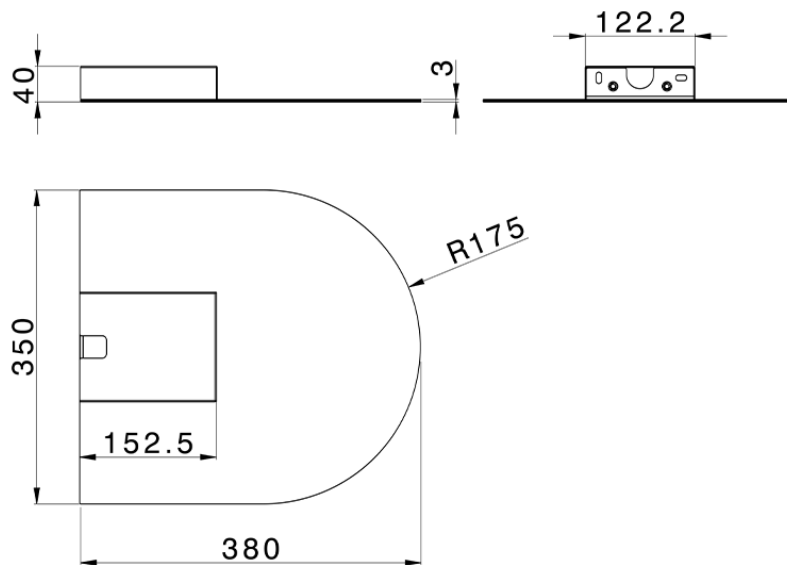

## Cascata a muro ultrasottile curva ZEN\_ZS129010

ZS129010

<http://www.huberitalia.com/cascata-a-muro-ultrasottile-curva-zen-zs129010>

2025-04-04