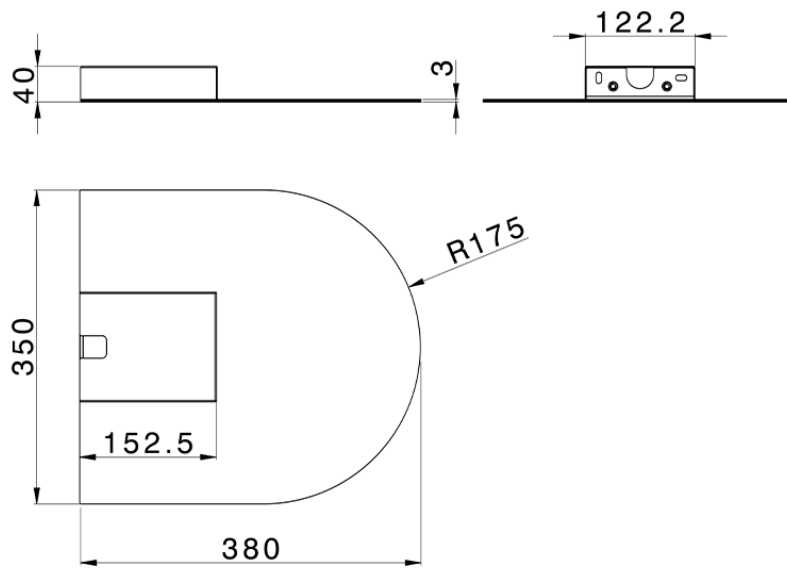

Cascata a muro ultrasottile curva ZEN_ZS129010

ZS129010

<http://www.huberitalia.com/cascata-a-muro-ultrasottile-curva-zen-zs129010>

2025-04-04