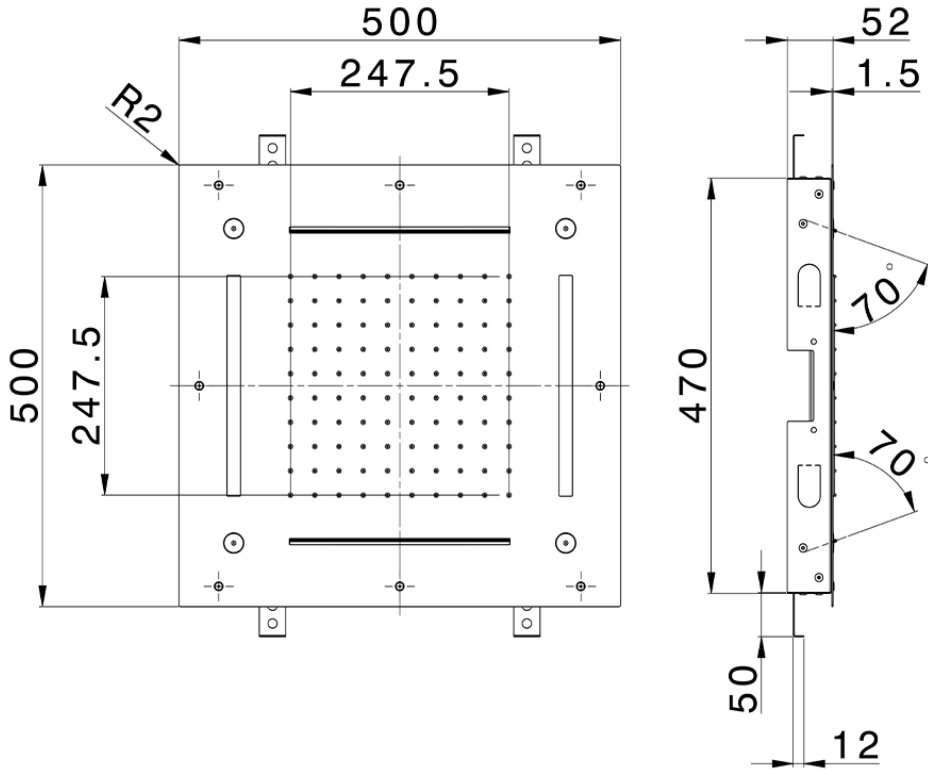

Soffione a soffitto con cromoterapia 500x500 mm ZEN_ZS1C0095

ZS1C0095

<http://www.huberitalia.com/soffione-a-soffitto-con-cromoterapia-500x500-mm-zen-zs1c0095>

2025-04-01