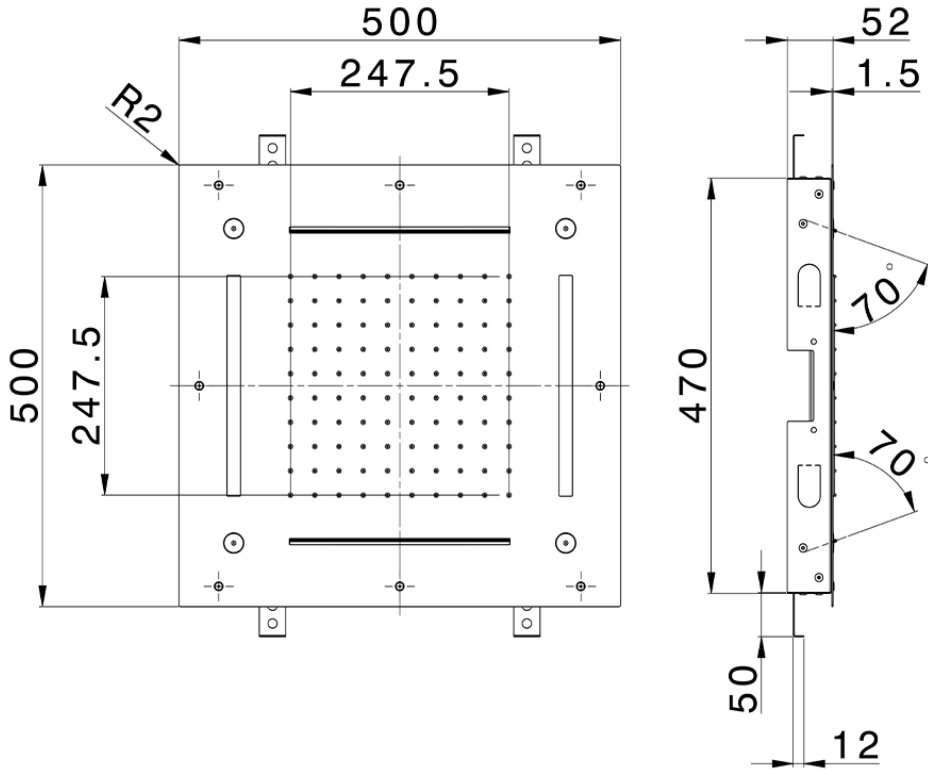

Soffione a soffitto con cromoterapia 500x500 mm ZEN\_ZS1C0095

ZS1C0095

<http://www.huberitalia.com/soffione-a-soffitto-con-cromoterapia-500x500-mm-zen-zs1c0095>

2025-04-04