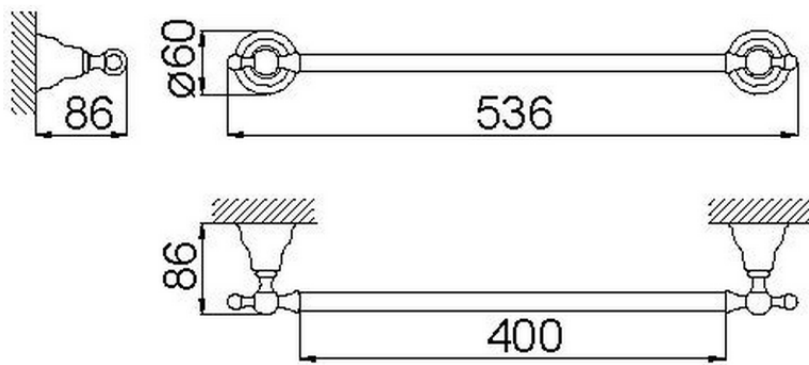

Porta salviette 40 cm CROISSETTE_4012.01H.

4012.01H.

<http://www.huberitalia.com/porta-salviette-40-cm-croisette-4012-01h>

2025-02-05