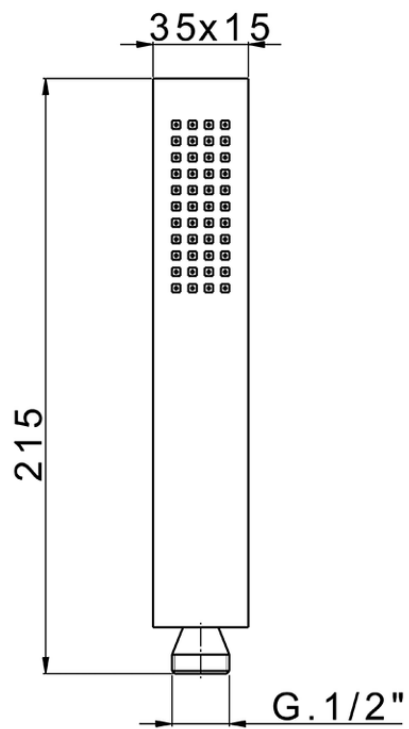

## Doccetta Minimalista in Ottone SHOWER\_SS014450

SS014450

<http://www.huberitalia.com/doccetta-minimalista-in-ottone-shower-ss014450>

2025-04-04