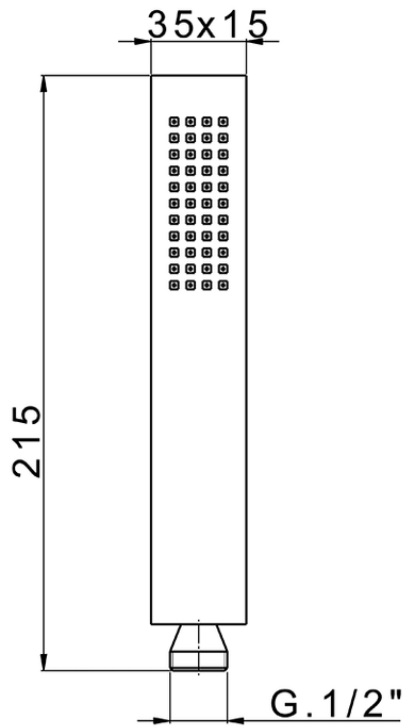

Doccetta Minimalista in Ottone SHOWER_SS014450

SS014450

<http://www.huberitalia.com/doccetta-minimalista-in-ottone-shower-ss014450>

2025-04-03