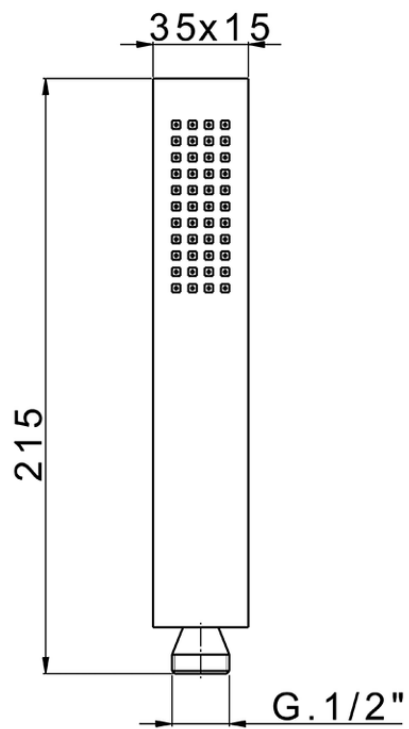

Doccetta Minimalista in Ottone SHOWER_SS014450

SS014450

<http://www.huberitalia.com/doccetta-minimalista-in-ottone-shower-ss014450>

2025-04-04