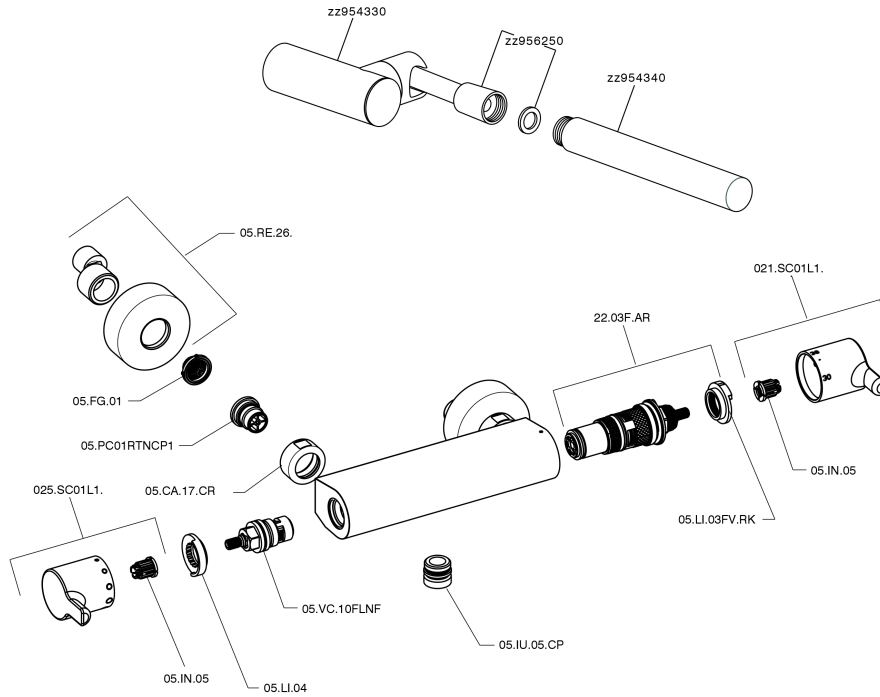

Miscelatore termostatico doccia completo H2_H2D01010

H2D01010

<http://www.huberitalia.com/miscelatore-termostatico-doccia-completo-h2-h2d01010>

2025-03-13