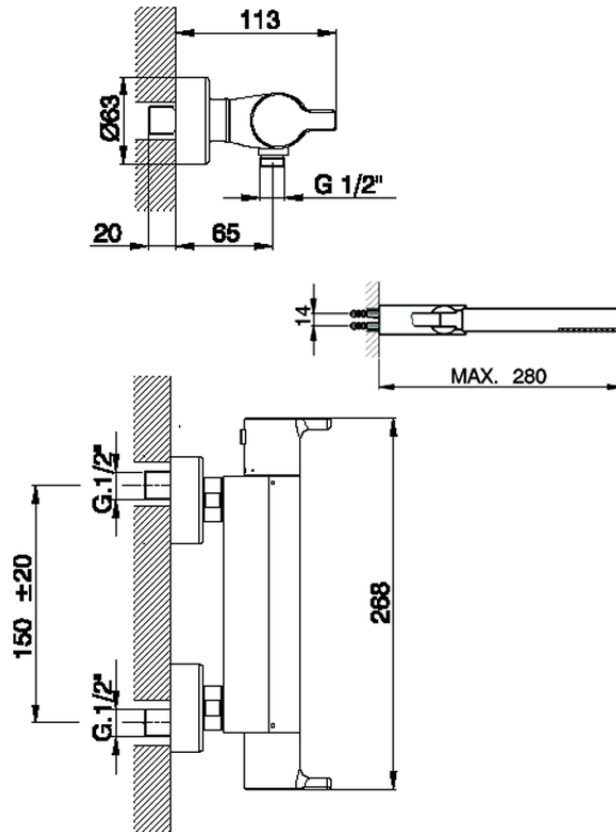

Miscelatore termostatico doccia completo H2_H2D01010

H2D01010

<http://www.huberitalia.com/miscelatore-termostatico-doccia-completo-h2-h2d01010>

2025-03-13