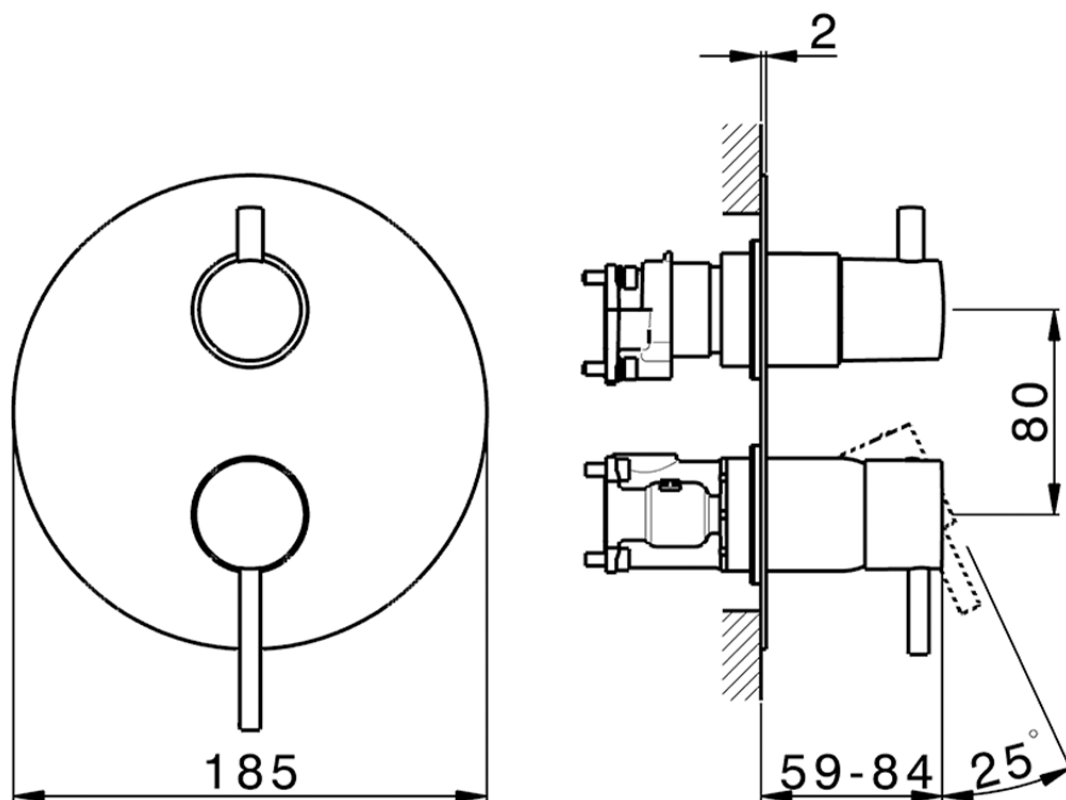

Completo Monocomando per One-Box NUOVA KIRUNA_K20BM030

K20BM030

<http://www.huberitalia.com/completo-monocomando-per-one-box-nuova-kiruna-k20bm030>

ZB00B031

<http://www.huberitalia.com/one-box-universale-per-incasso-one-box-zb00b031>