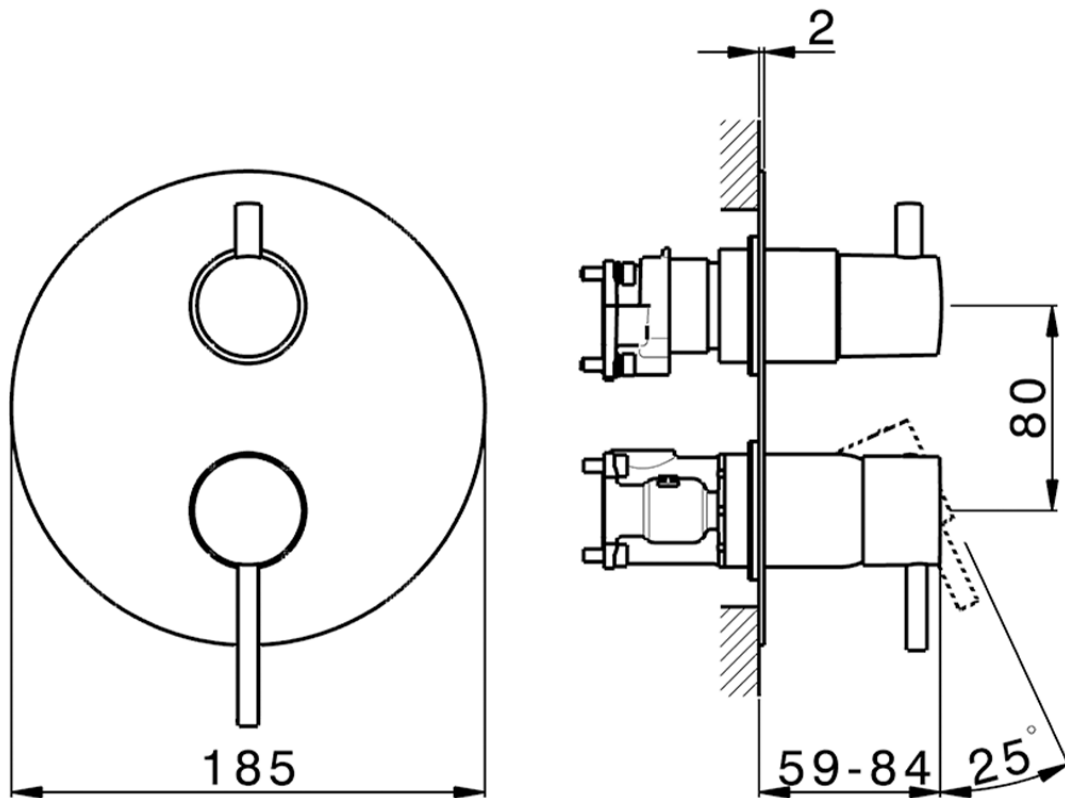

Completo Monocomando per One-Box NUOVA KIRUNA_K20BM030

K20BM030

<http://www.huberitalia.com/completo-monocomando-per-one-box-nuova-kiruna-k20bm030>

ZB00B031

<http://www.huberitalia.com/one-box-universale-per-incasso-one-box-zb00b031>