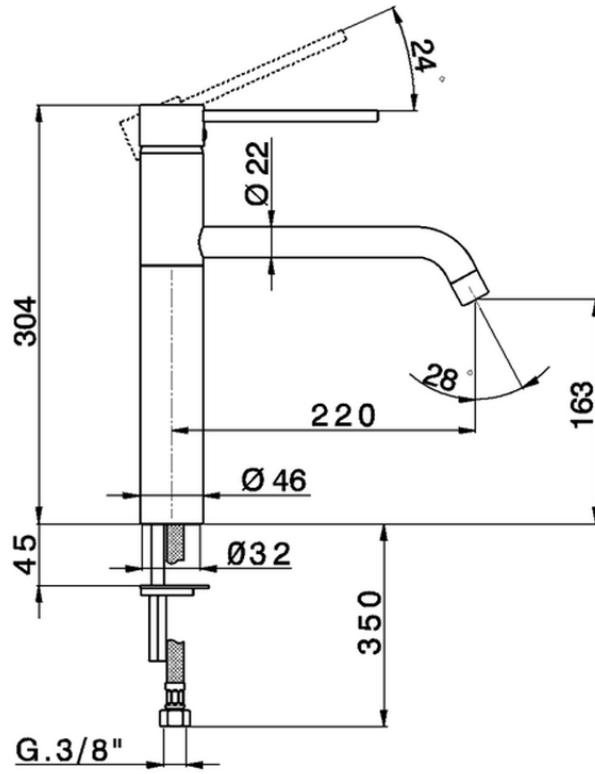

Miscelatore monocomando lavello KITCHEN\_LL400580

LL400580

<http://www.huberitalia.com/miscelatore-monocomando-lavello-kitchen-ll400580>

2025-04-04