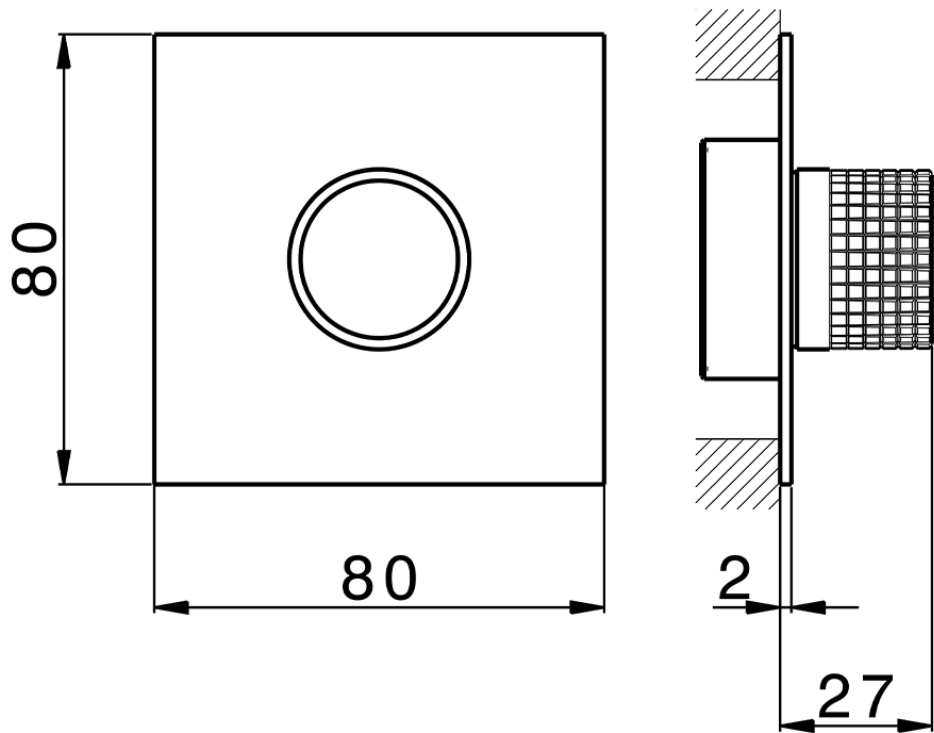

## Parte esterna per singolo Push&Shower PUSH&SHOWER\_PS0G6320

PS0G6320

<http://www.huberitalia.com/parte-esterna-per-singolo-pushshower-pushshower-ps0g6320>

ZB0G6000

<http://www.huberitalia.com/parte-incasso-pushshower-incasso-zb0g6000>