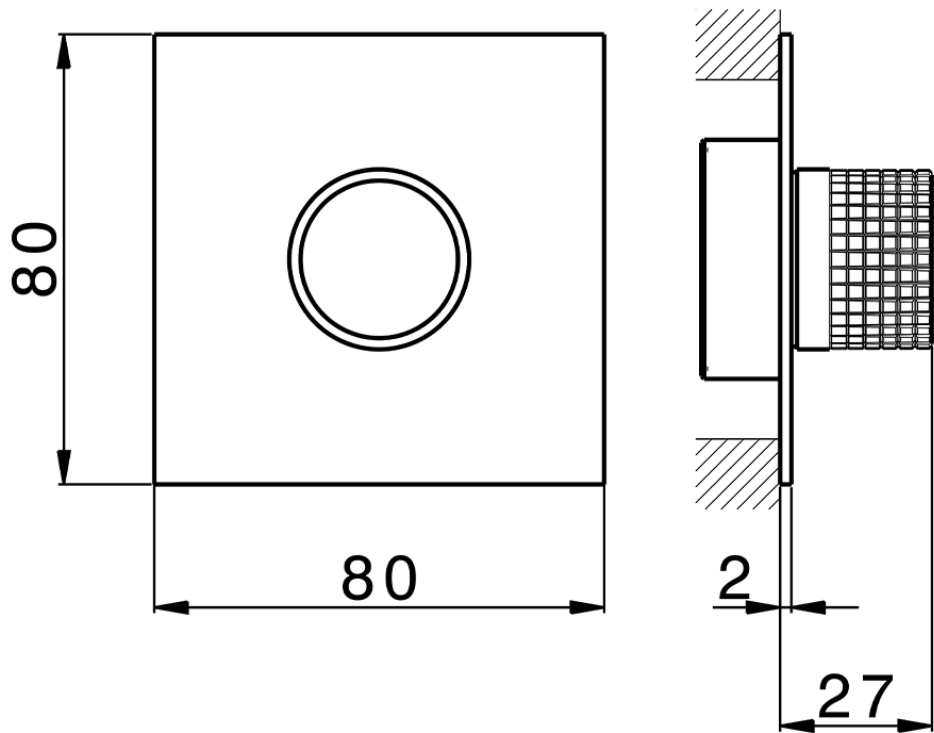

Parte esterna per singolo Push&Shower PUSH&SHOWER_PS0G6320

PS0G6320

<http://www.huberitalia.com/parte-esterna-per-singolo-pushshower-pushshower-ps0g6320>

ZB0G6000

<http://www.huberitalia.com/parte-incasso-pushshower-incasso-zb0g6000>