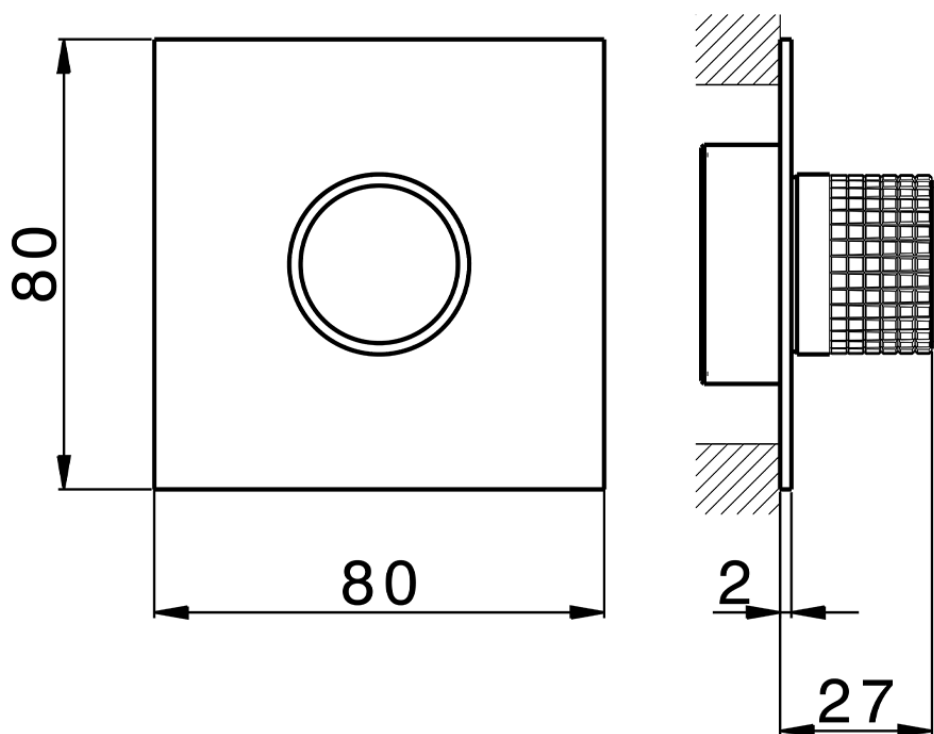

Parte esterna per singolo Push&Shower PUSH&SHOWER_PS0G6320

PS0G6320

<http://www.huberitalia.com/parte-esterna-per-singolo-pushshower-pushshower-ps0g6320>

ZB0G6000

<http://www.huberitalia.com/parte-incasso-pushshower-incasso-zb0g6000>