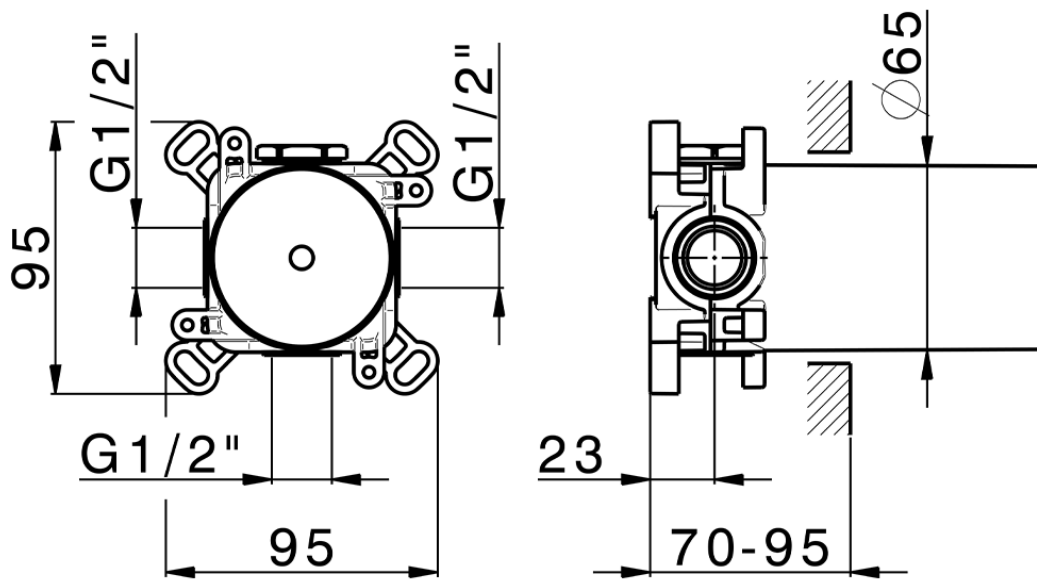

Parte esterna per singolo Push&Shower PUSH&SHOWER_PS0G6320

PS0G6320

<http://www.huberitalia.com/parte-esterna-per-singolo-pushshower-pushshower-ps0g6320>

ZB0G6000

<http://www.huberitalia.com/parte-incasso-pushshower-incasso-zb0g6000>