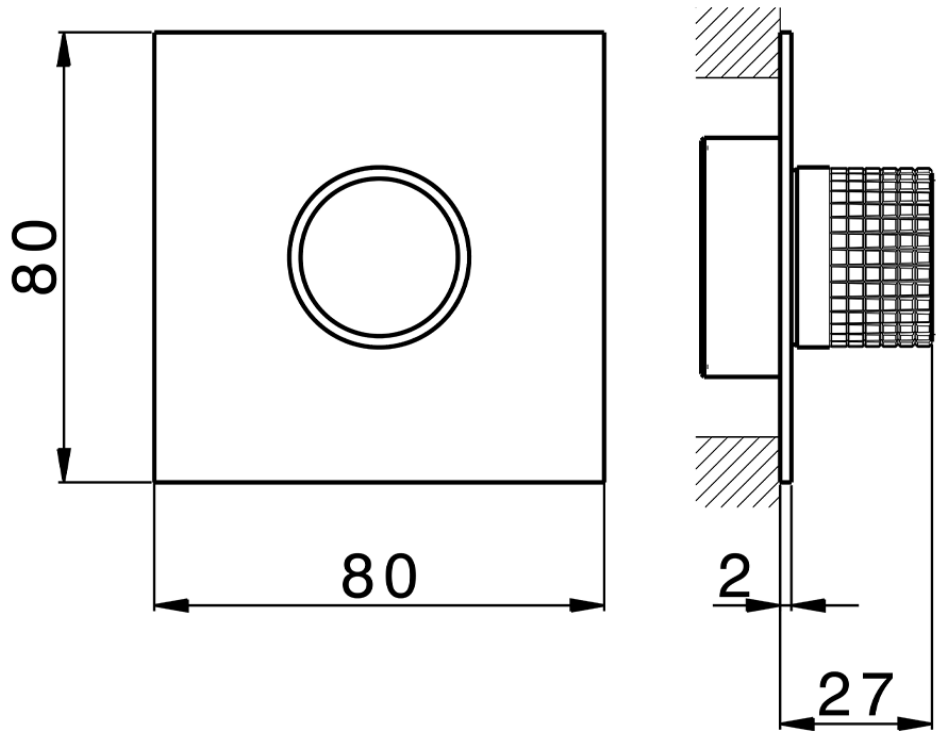

Parte esterna per singolo Push&Shower PUSH&SHOWER_PS0G6320

PS0G6320

<http://www.huberitalia.com/parte-esterna-per-singolo-pushshower-pushshower-ps0g6320>

ZB0G6000

<http://www.huberitalia.com/parte-incasso-pushshower-incasso-zb0g6000>