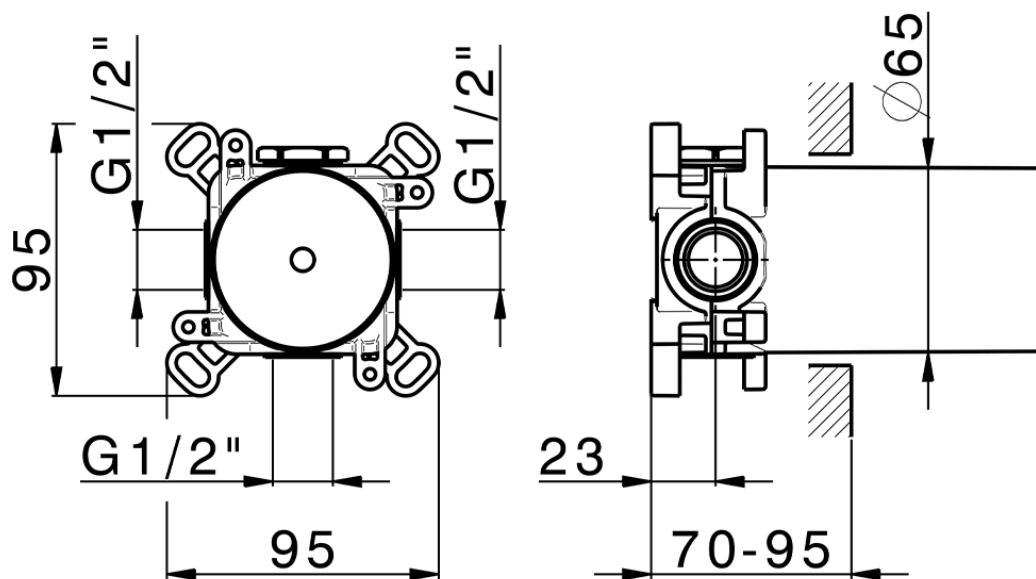

Parte esterna per singolo Push&Shower PUSH&SHOWER_PS0G6320

PS0G6320

<http://www.huberitalia.com/parte-esterna-per-singolo-pushshower-pushshower-ps0g6320>

ZB0G6000

<http://www.huberitalia.com/parte-incasso-pushshower-incasso-zb0g6000>