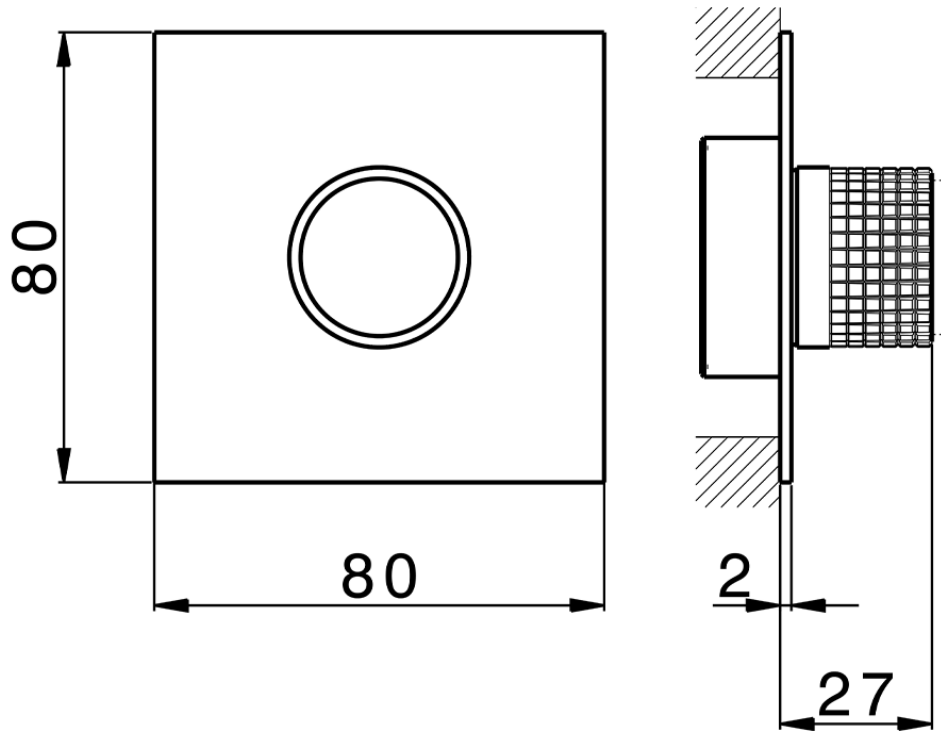

Parte esterna per singolo Push&Shower PUSH&SHOWER_PS0G6320

PS0G6320

<http://www.huberitalia.com/parte-esterna-per-singolo-pushshower-pushshower-ps0g6320>

ZB0G6000

<http://www.huberitalia.com/parte-incasso-pushshower-incasso-zb0g6000>