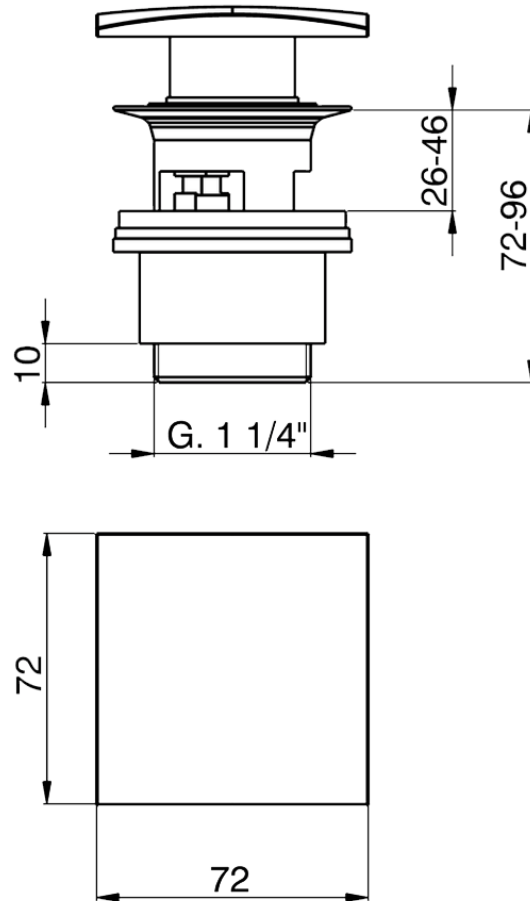

## Piletta click-clack 1"1/4 per lavabo COMPLEMENTI\_ZB001622

ZB001622

<http://www.huberitalia.com/piletta-click-clack-11-4-per-lavabo-complementi-zb001622>

2025-04-01