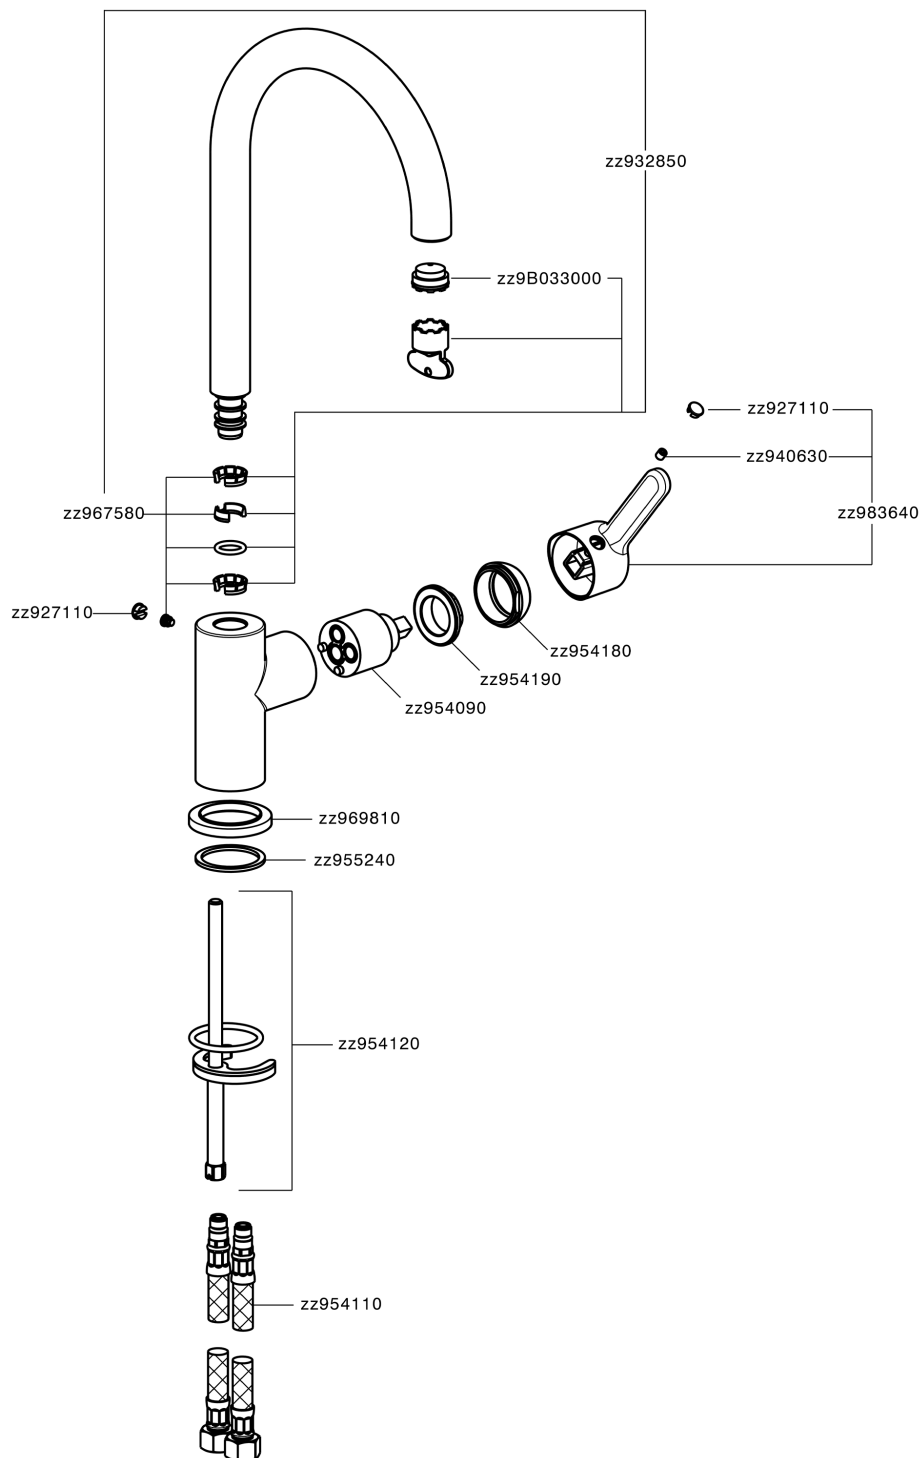

## Miscelatore monocomando lavello EnergySave KITCHEN\_H2000535

H2000535

<http://www.huberitalia.com/miscelatore-monocomando-lavello-energy-save-kitchen-h2000535>

2025-04-04