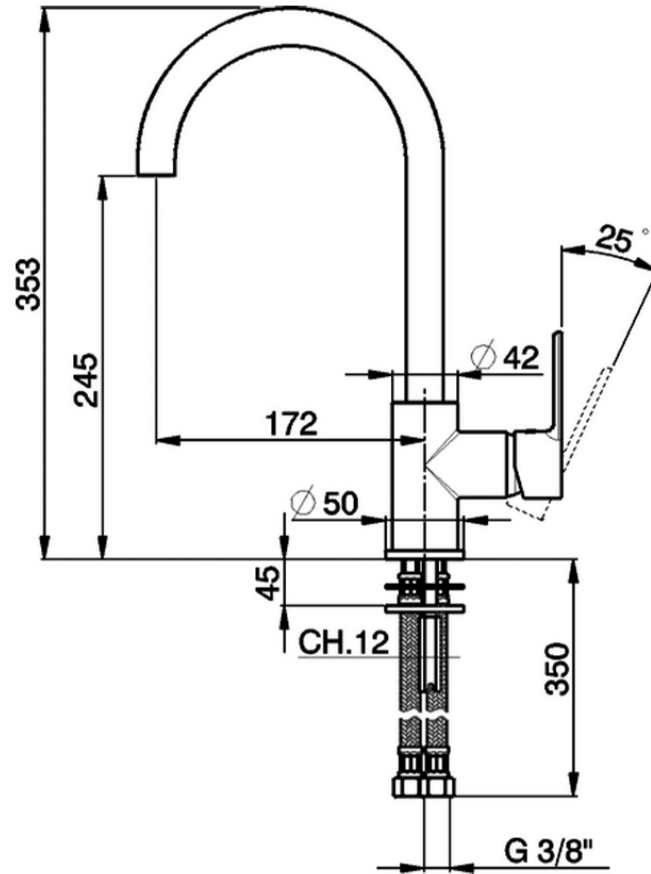

Miscelatore monocomando lavello EnergySave KITCHEN\_H2000535

H2000535

<http://www.huberitalia.com/miscelatore-monocomando-lavello-energysave-kitchen-h2000535>

2025-04-04