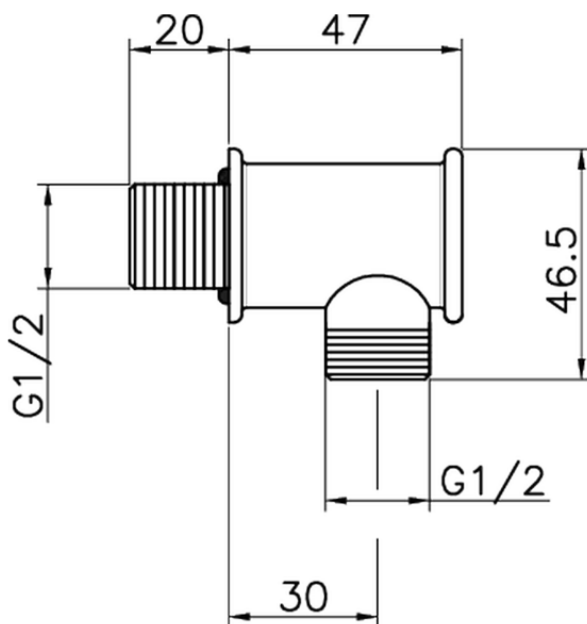

Presad'acqua VICTORIAN_67.04H.

67.04H.

<http://www.huberitalia.com/presa-dacqua-victorian-67-04h>

2025-04-03