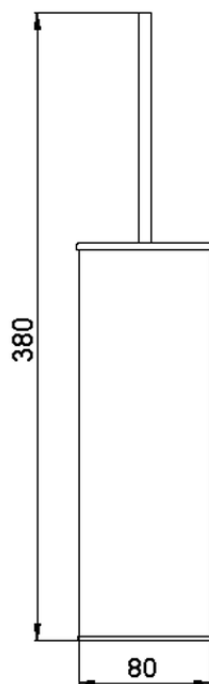

Porta scopino ACCESSORI BAGNO_SQ090650

SQ090650

<http://www.huberitalia.com/porta-scopino-accessori-bagno-sq090650>

2025-04-04