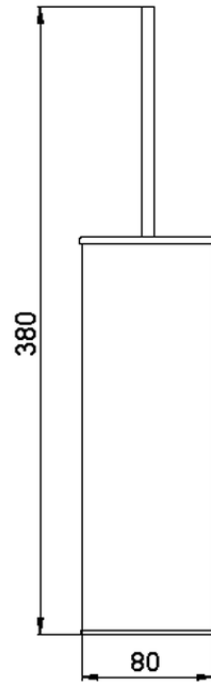

Porta scopino ACCESSORI BAGNO_SQ090650

SQ090650

<http://www.huberitalia.com/porta-scopino-accessori-bagno-sq090650>

2025-04-04